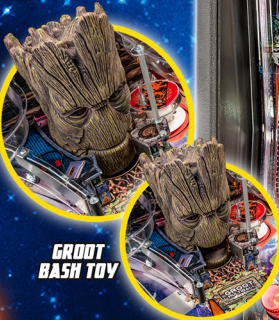

GAME FEATURES

- Groot Bash Toy with Motorized Jaw
- Groot 4 Ball Lock Mechanism

GROOT BASH TOY

- One Playfield Magnet to Divert Balls and Create Multiball Chaos
- Guardians of the Galaxy Bar Target
- Ball Scoop Kickback

- 2 Control Gate Divert Mechanisms
- 3 RGB LED Multicolor Pop Bumpers
- 5 Hadron Enforcer and 2 Groot Stand-Up Targets
- 4 Flashing LED Ramp Mini Mars Domes

MARVEL